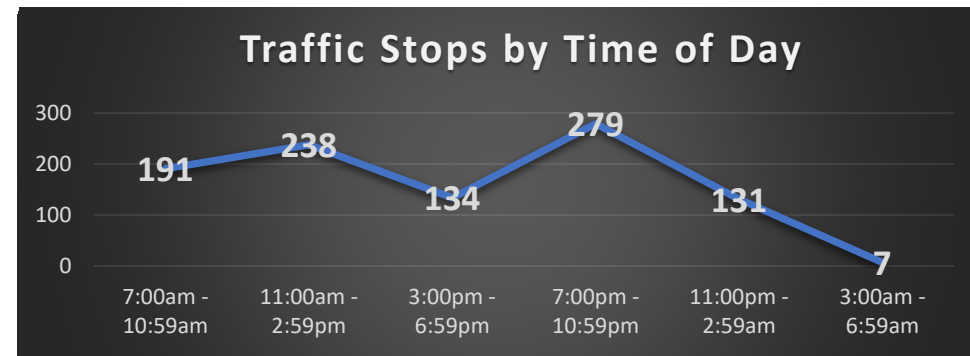

Coeur d'Alene Police Traffic Stops / Accidents: May 14 – June 10, 2026 (4 Weeks) With Temporal Heat Index (Time of Day / Day of Week)