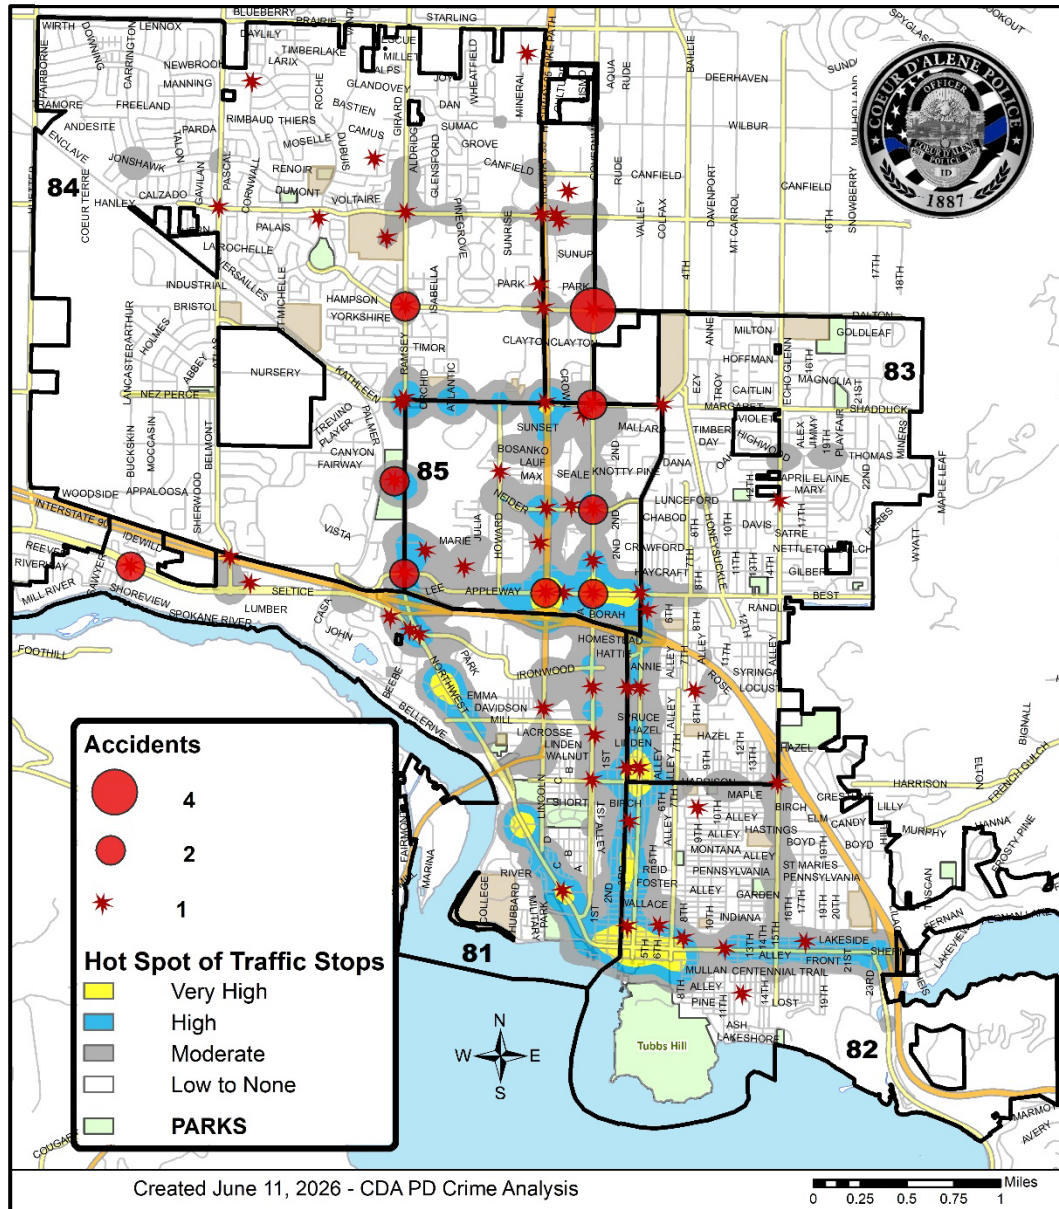

- 0 to 6
- 7 to 19
- 20 to 48
- 49 to 96
- 97 to 156

Coeur d'Alene Police Accidents: May 14 – June 10, 2026 (4 Weeks) With Temporal Heat Index (Time of Day / Day of Week)

Multiple Accident Locations

- N. Government Way & W. Dalton Ave. (4)
- N. Government Way & W. Appleway Ave. (2)
- N. Government Way & W. Neider Ave. (2)
- N. Government Way & W. Kathleen Ave. (2)
 - N. Hwy 95 & W. Appleway Ave. (2)
- N. Ramsey Rd. & W. Dalton Ave. (2)
- N. Ramsey Rd. & W. Appleway Ave. (2)
- 3525 N. Ramsey Rd., Ramsey Park/Fields (2)
- W. Seltice Way & N. Grandmill Ln. (2)

	Sun	Mon	Tue	Wed	Thu	Fri	Sat	Total
02	1	0	0	0	0	0	1	2
05	0	0	1	0	0	0	0	1
06	0	0	0	1	0	0	0	1
08	0	0	1	2	0	1	0	4
09	0	0	1	1	2	0	1	5
10	1	2	1	0	1	1	2	8
11	1	0	2	0	1	1	2	7
12	1	0	4	0	1	5	0	11
13	1	0	1	0	0	1	0	3
14	0	0	3	1	0	2	1	7
15	0	1	1	1	1	1	1	6
16	0	1	0	1	1	0	1	4
17	0	0	1	1	1	1	0	4
18	0	1	1	0	1	0	1	4
19	0	0	0	0	0	1	1	2
20	0	0	0	1	1	0	0	2
21	0	0	1	0	0	2	0	3
Total	5	5	18	9	10	16	11	74

Coeur d'Alene Police Traffic Stops / Accidents: May 14 – June 10, 2026 (4 Weeks) With Temporal Heat Index (Time of Day / Day of Week)

	Sun	Mon	Tue	Wed	Thu	Fri	Sat	Total
00	2	3	0	4	11	4	4	28
01	2	4	1	2	6	5	4	24
02	2	0	2	3	1	2	2	12
03	0	0	0	1	0	2	0	3
04	0	0	0	0	0	1	0	1
06	0	2	1	0	0	0	0	3
07	2	10	3	5	3	4	0	27
08	3	13	12	2	7	16	2	55
09	4	10	10	3	7	12	6	52
10	6	6	8	4	8	9	16	57
11	1	5	9	6	4	13	13	51
12	7	18	3	11	5	7	15	66
13	8	6	12	11	6	2	12	57
14	6	17	7	18	10	1	5	64
15	7	7	7	10	6	5	9	51
16	4	4	1	3	3	0	4	19
17	1	2	5	4	1	9	3	25
18	7	5	1	7	6	6	7	39
19	2	5	6	10	10	13	5	51
20	7	3	3	9	3	8	10	43
21	12	7	10	17	14	19	26	105
22	6	10	20	6	10	14	14	80
23	6	5	12	8	16	16	4	67
Total	95	142	133	144	137	168	161	980