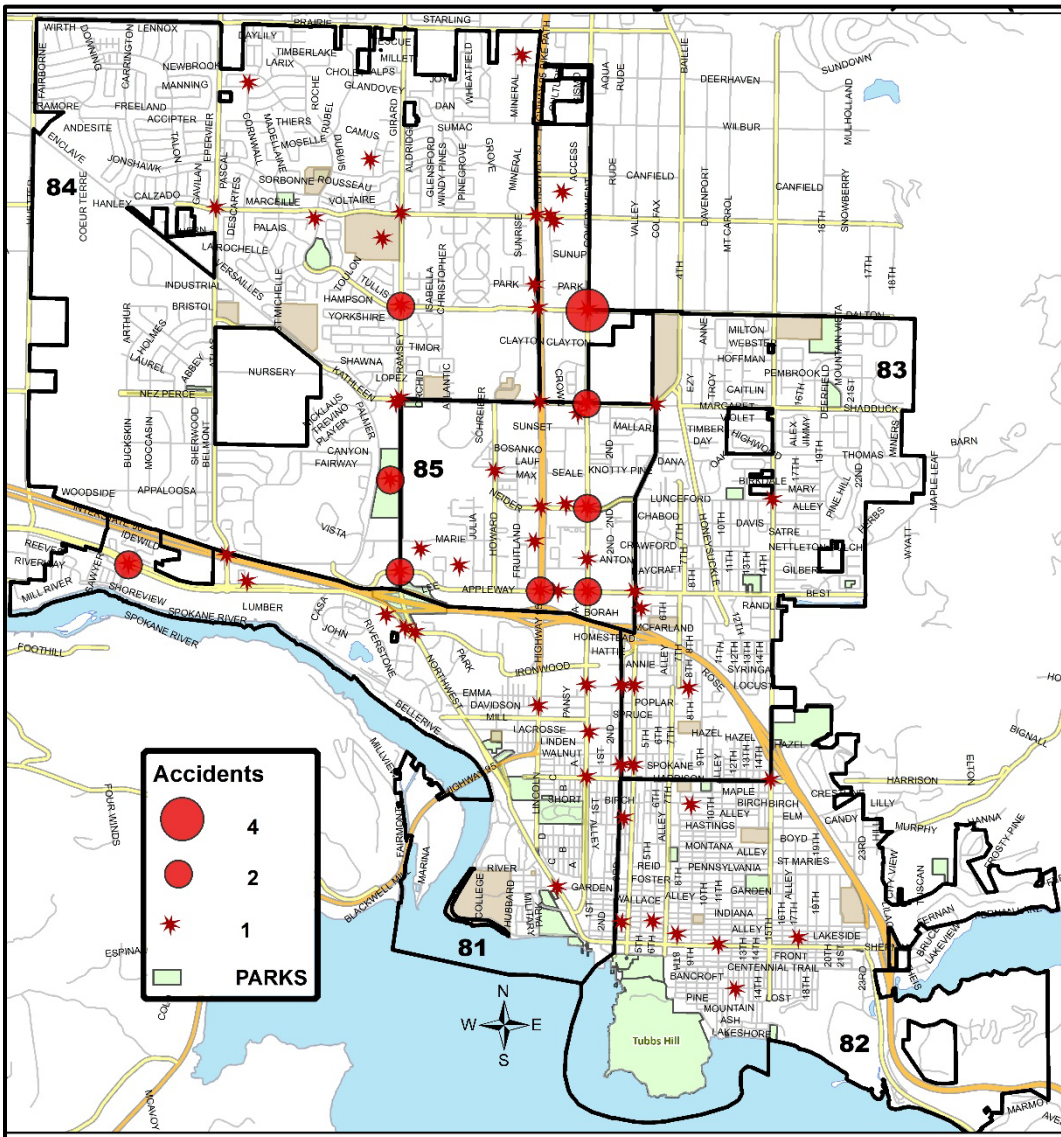

13 Incidents Closed by Arrest / 1 Incident Closed by Protective Custody Hold		
DUI – 4	Warrant – 3	Drugs – 2
Resisting – 2	Assault/Battery – 1	Domestic Violence – 1

Coeur d'Alene Police Part One Crimes: May 14 - June 10, 2026 (4 Weeks)

Legend

- AGGRAVATED ASSAULT (4)
- ARSON (1)
- BURGLARY - COMMERCIAL (1)
- BURGLARY - RESIDENTIAL (1)
- BURGLARY - VEHICLE (2)
- LARCENY - ALL OTHER (15)
- LARCENY - SHOPLIFTING (8)
- PARKS

Density of Officer Initiated Activity Incidents / Boundary

- 0 to 6
- 7 to 19
- 20 to 48
- 49 to 96
- 97 to 156

Coeur d'Alene Police Accidents: May 14 – June 10, 2026 (4 Weeks) With Temporal Heat Index (Time of Day / Day of Week)

Multiple Accident Locations

- N. Government Way & W. Dalton Ave. (4)
- N. Government Way & W. Appleway Ave. (2)
- N. Government Way & W. Neider Ave. (2)
- N. Government Way & W. Kathleen Ave. (2)
 - N. Hwy 95 & W. Appleway Ave. (2)
- N. Ramsey Rd. & W. Dalton Ave. (2)
- N. Ramsey Rd. & W. Appleway Ave. (2)
- 3525 N. Ramsey Rd., Ramsey Park/Fields (2)
- W. Seltice Way & N. Grandmill Ln. (2)

	Sun	Mon	Tue	Wed	Thu	Fri	Sat	Total
02	1	0	0	0	0	0	1	2
05	0	0	1	0	0	0	0	1
06	0	0	0	1	0	0	0	1
08	0	0	1	2	0	1	0	4
09	0	0	1	1	2	0	1	5
10	1	2	1	0	1	1	2	8
11	1	0	2	0	1	1	2	7
12	1	0	4	0	1	5	0	11
13	1	0	1	0	0	1	0	3
14	0	0	3	1	0	2	1	7
15	0	1	1	1	1	1	1	6
16	0	1	0	1	1	0	1	4
17	0	0	1	1	1	1	0	4
18	0	1	1	0	1	0	1	4
19	0	0	0	0	0	1	1	2
20	0	0	0	1	1	0	0	2
21	0	0	1	0	0	2	0	3
Total	5	5	18	9	10	16	11	74