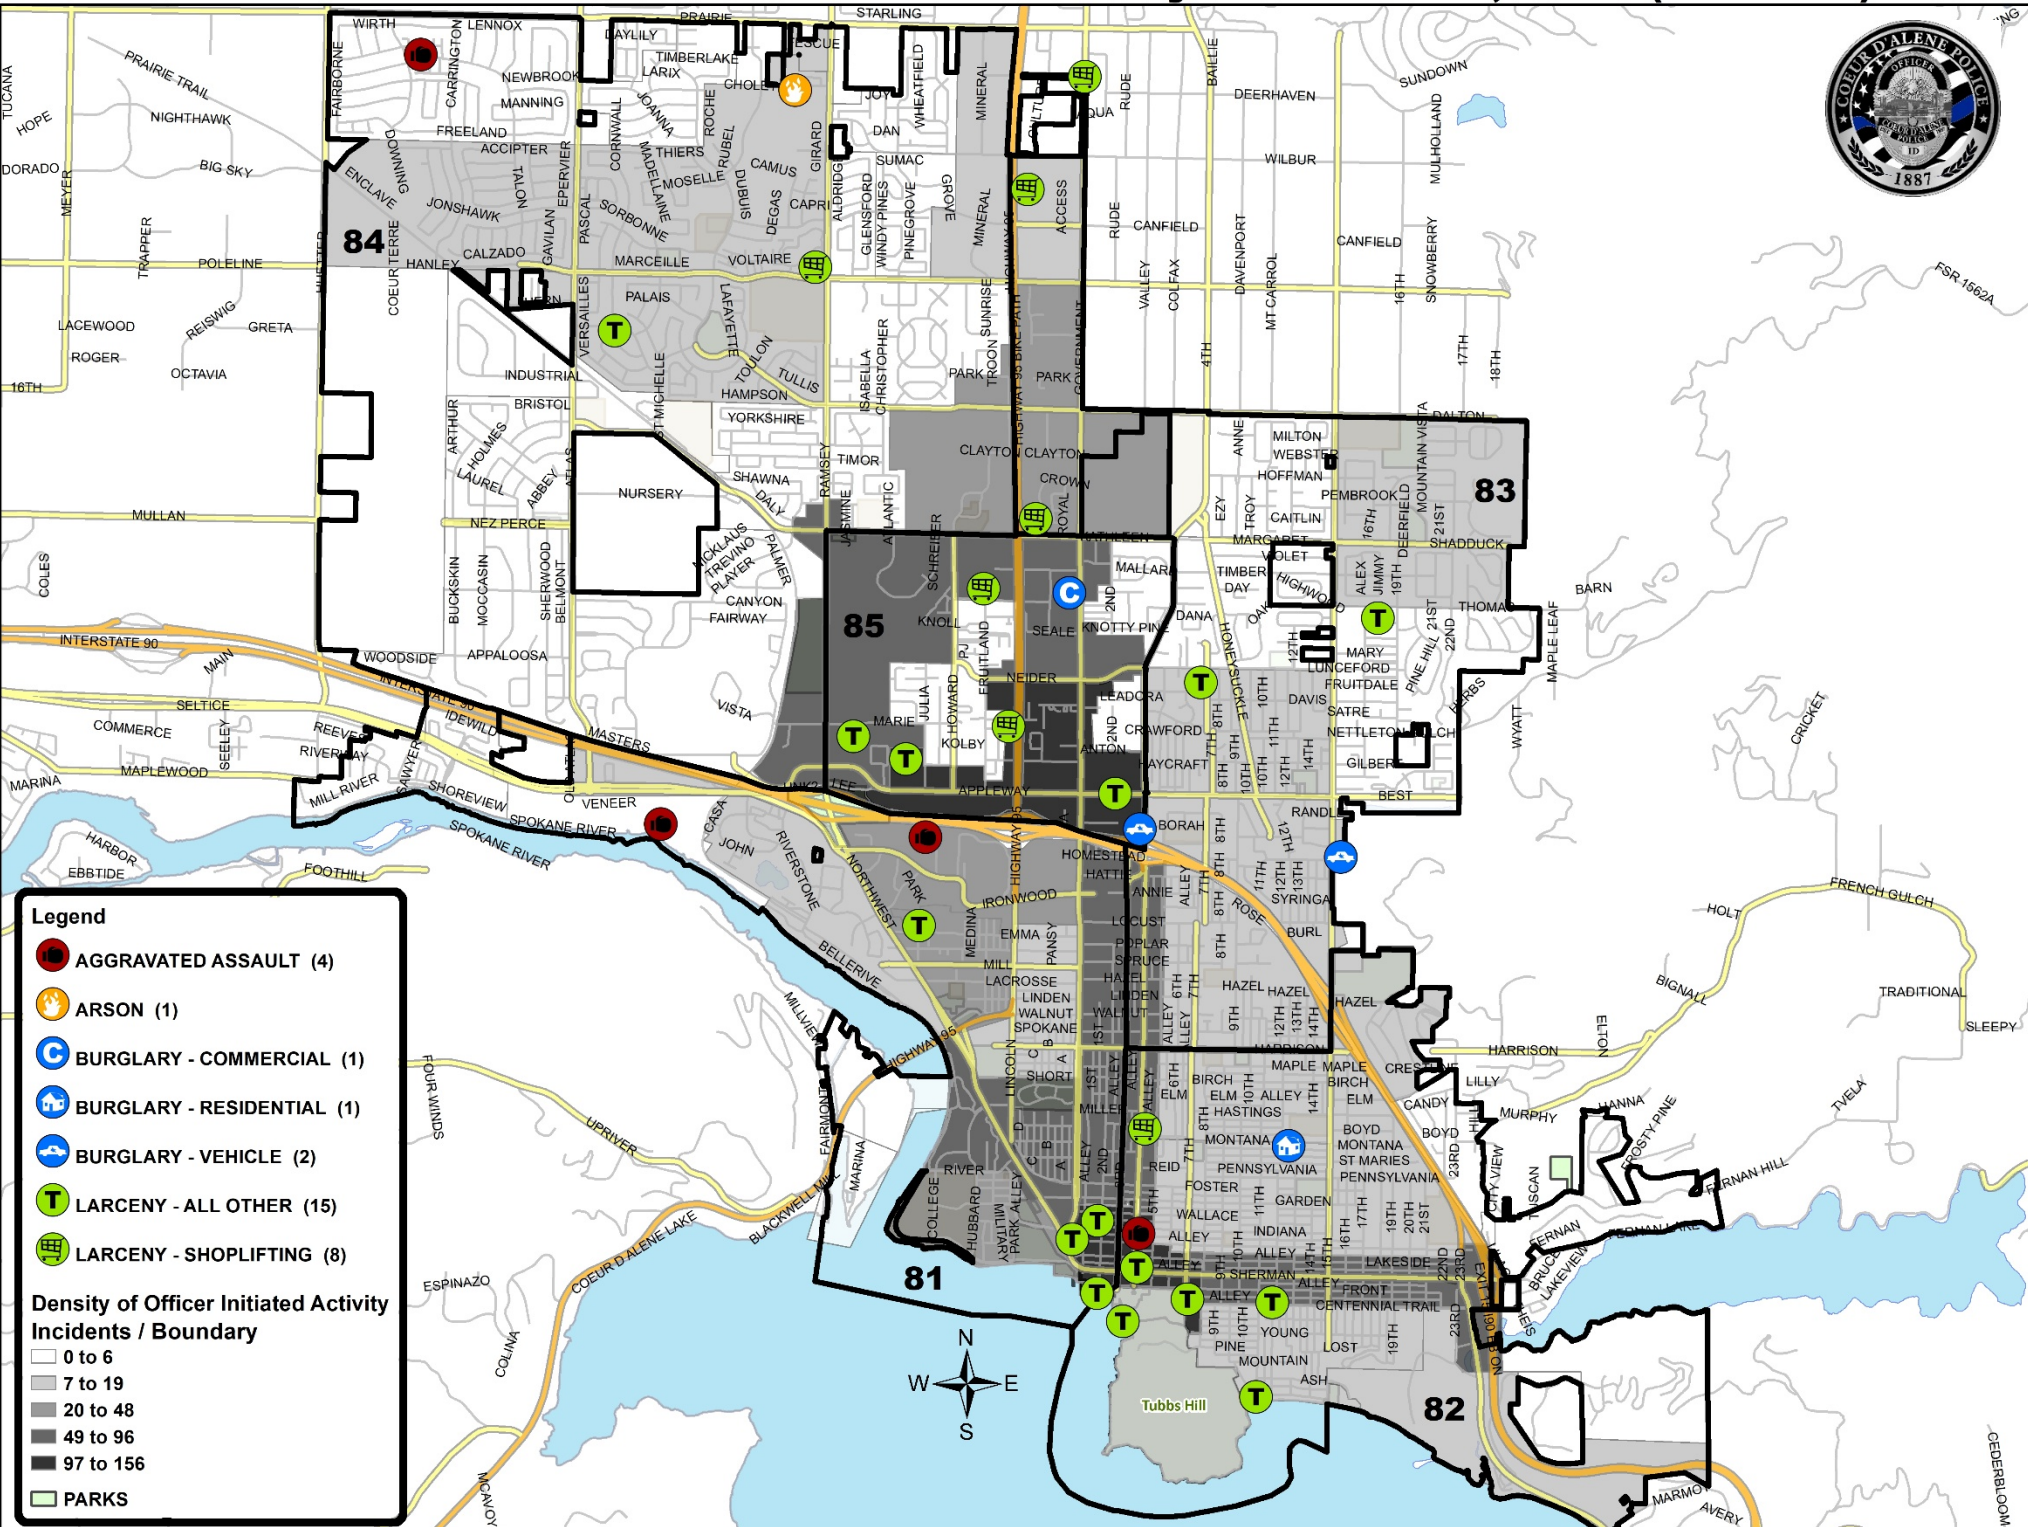

These statistics are preliminary counts of the original police incident reports and may vary from the final UCR (Uniform Crime Reporting) statistics published by the FBI.

Aggravated Assault (1):
N Ironwood Pl – A juvenile patient assaulted a nurse, causing minor injuries. The juvenile was arrested.

Burglary – Non-Residential (1):
3665 N Government Way – Hair products were stolen from a locked container inside a salon. No signs of forced entry, case remains active.

Theft (3):
La Rochelle Dr – A theft was reported after the victim hired cleaners. Case remains active.
848 N 4th St – A Pokémon card was shoplifted. Case remains active.
315 W Canfield Ave – A suspect was cited for shoplifting.

13 Incidents Closed by Arrest / 1 Incident Closed by Protective Custody Hold		
DUI – 4	Warrant – 3	Drugs – 2
Resisting – 2	Assault/Battery – 1	Domestic Violence – 1

Coeur d'Alene Police Part One Crimes: May 14 - June 10, 2026 (4 Weeks)

- 0 to 6
- 7 to 19
- 20 to 48
- 49 to 96
- 97 to 156

Coeur d'Alene Police Accidents: May 14 – June 10, 2026 (4 Weeks) With Temporal Heat Index (Time of Day / Day of Week)

Multiple Accident Locations

- N. Government Way & W. Dalton Ave. (4)
- N. Government Way & W. Appleway Ave. (2)
- N. Government Way & W. Neider Ave. (2)
- N. Government Way & W. Kathleen Ave. (2)
 - N. Hwy 95 & W. Appleway Ave. (2)
- N. Ramsey Rd. & W. Dalton Ave. (2)
- N. Ramsey Rd. & W. Appleway Ave. (2)
- 3525 N. Ramsey Rd., Ramsey Park/Fields (2)
- W. Seltice Way & N. Grandmill Ln. (2)