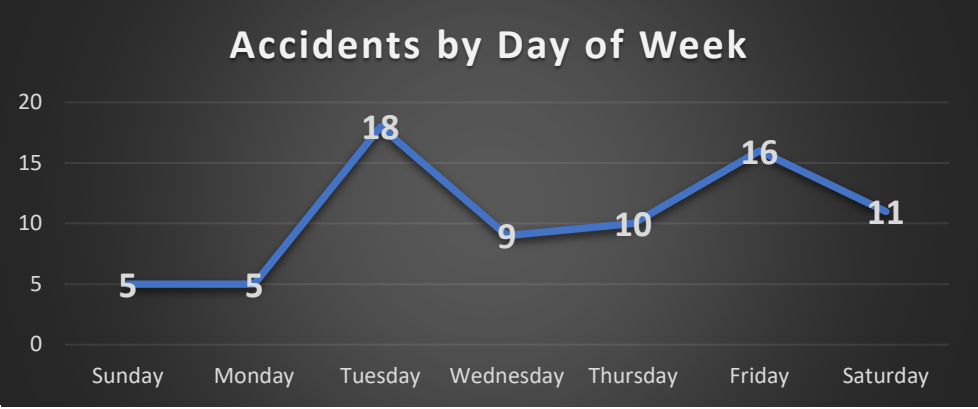

- 0 to 6
- 7 to 19
- 20 to 48
- 49 to 96
- 97 to 156

Coeur d'Alene Police Accidents: May 14 – June 10, 2026 (4 Weeks) With Temporal Heat Index (Time of Day / Day of Week)

Multiple Accident Locations

- N. Government Way & W. Dalton Ave. (4)
- N. Government Way & W. Appleway Ave. (2)
- N. Government Way & W. Neider Ave. (2)
- N. Government Way & W. Kathleen Ave. (2)
 - N. Hwy 95 & W. Appleway Ave. (2)
- N. Ramsey Rd. & W. Dalton Ave. (2)
- N. Ramsey Rd. & W. Appleway Ave. (2)
- 3525 N. Ramsey Rd., Ramsey Park/Fields (2)
- W. Seltice Way & N. Grandmill Ln. (2)

	Sun	Mon	Tue	Wed	Thu	Fri	Sat	Total
02	1	0	0	0	0	0	1	2
05	0	0	1	0	0	0	0	1
06	0	0	0	1	0	0	0	1
08	0	0	1	2	0	1	0	4
09	0	0	1	1	2	0	1	5
10	1	2	1	0	1	1	2	8
11	1	0	2	0	1	1	2	7
12	1	0	4	0	1	5	0	11
13	1	0	1	0	0	1	0	3
14	0	0	3	1	0	2	1	7
15	0	1	1	1	1	1	1	6
16	0	1	0	1	1	0	1	4
17	0	0	1	1	1	1	0	4
18	0	1	1	0	1	0	1	4
19	0	0	0	0	0	1	1	2
20	0	0	0	1	1	0	0	2
21	0	0	1	0	0	2	0	3
Total	5	5	18	9	10	16	11	74