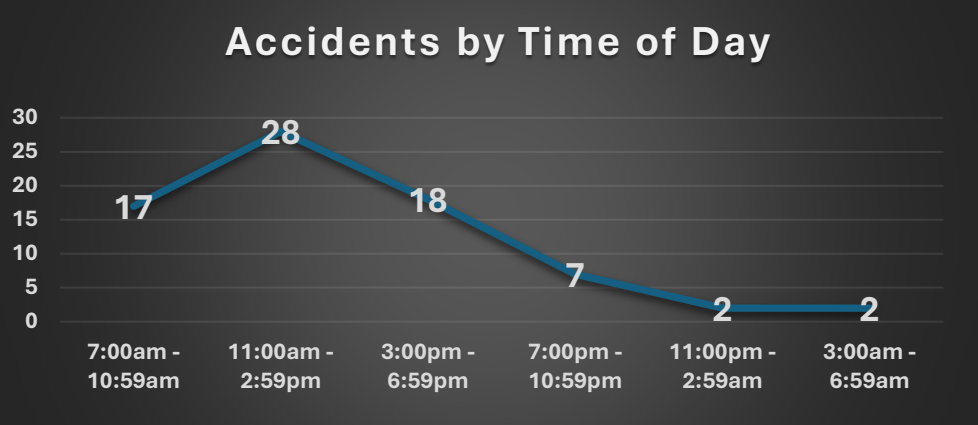

- 0 to 6
- 7 to 19
- 20 to 48
- 49 to 96
- 97 to 156

Coeur d'Alene Police Accidents: May 14 – June 10, 2026 (4 Weeks) With Temporal Heat Index (Time of Day / Day of Week)

Multiple Accident Locations

- N. Government Way & W. Dalton Ave. (4)
- N. Government Way & W. Appleway Ave. (2)
- N. Government Way & W. Neider Ave. (2)
- N. Government Way & W. Kathleen Ave. (2)
 - N. Hwy 95 & W. Appleway Ave. (2)
- N. Ramsey Rd. & W. Dalton Ave. (2)
- N. Ramsey Rd. & W. Appleway Ave. (2)
- 3525 N. Ramsey Rd., Ramsey Park/Fields (2)
- W. Seltice Way & N. Grandmill Ln. (2)

	Sun	Mon	Tue	Wed	Thu	Fri	Sat	Total
02	1	0	0	0	0	0	1	2
05	0	0	1	0	0	0	0	1
06	0	0	0	1	0	0	0	1
08	0	0	1	2	0	1	0	4
09	0	0	1	1	2	0	1	5
10	1	2	1	0	1	1	2	8
11	1	0	2	0	1	1	2	7
12	1	0	4	0	1	5	0	11
13	1	0	1	0	0	1	0	3
14	0	0	3	1	0	2	1	7
15	0	1	1	1	1	1	1	6
16	0	1	0	1	1	0	1	4
17	0	0	1	1	1	1	0	4
18	0	1	1	0	1	0	1	4
19	0	0	0	0	0	1	1	2
20	0	0	0	1	1	0	0	2
21	0	0	1	0	0	2	0	3
Total	5	5	18	9	10	16	11	74